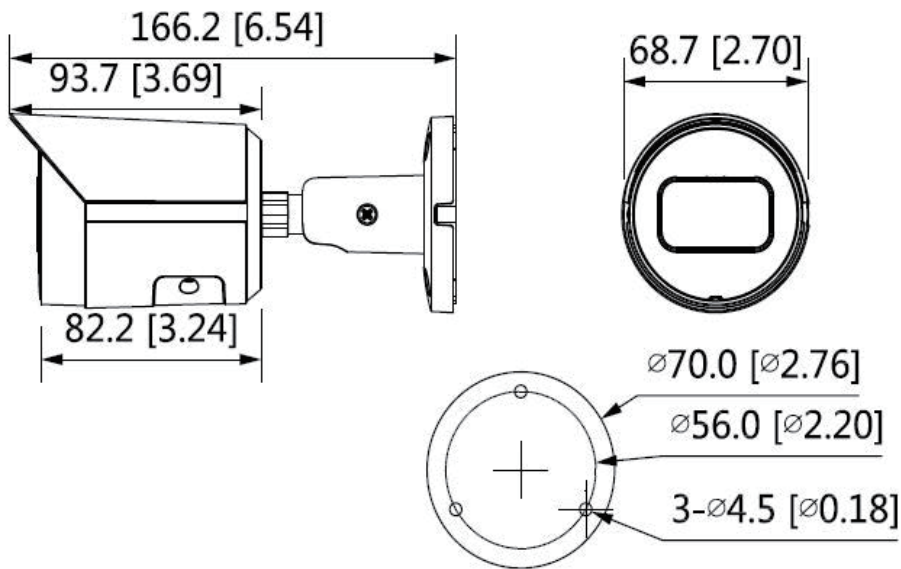

PERFORMANCE SERIES NETWORK WDR 2MP IR BULLET CAMERA

RECOMMENDED ACCESSORIES

SYSTEM INTEGRATION	
HEN*4	8/16/32/64-Channel Performance Series 4K NVRs (H.264 and H.265)
HEN*3	4/8/16/32-Channel Performance Series 4K NVRs (H.264 and H.265)
HEN*3V	4 / 8 / 16- Channel Embedded NVRs (H.265)

MOUNTS AND ACCESSORIES		
HEJB**		Back box
HQA-PM2		Pole Mount Bracket
HBS2-BB**		Junction Box

**The HBS2-BB/HEJB must be used when installing the camera to HQA-PM2.

ORDERING	
HBW2PER1V	Network WDR 2MP IR Bullet Camera, 1 / 2.8" CMOS, 3.6 mm Fixed, 1 IR LEDs, PoE, IP66, H.265 / Smart Codec

DIMENSIONS

PT Deltasindo Raya Sejahtera

Tel (021) 2922 6688
Fax (021) 2922 6699
honeywell@deltasindo.com
www.deltasindo.com